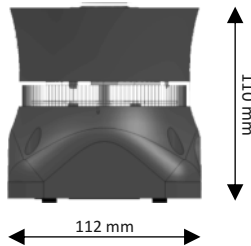

ma_valkyrieasip65_01_010001_en_200917

Valkyrie AS IP65

Addressable Wall Sounder/Beacon Outdoor Use-IP65

MADE IN PORTUGAL - EU

GLOBAL FIRE EQUIPMENT S.A.

Sítio dos Barrabés, Armazém Nave Y, Caixa Postal 908-Z, 8150-016 São Brás de Alportel - PORTUGAL

Tel: **+351 289 896 560** • Sales: **sales@globalfire.pt** • Technical Support: **techs@globalfire.pt** • **www.globalfire.pt**

TECHNICAL SPECIFICATIONS

SUPPLY VOLTAGE	Loop Powered - 20 V to 30 V DC
LOOP CURRENT - QUIESCENT	550 uA max. with isolator
LOOP CURRENT - SOUNDER/BEACON ACTIVE	10 mA - 280 mW @ 28 V DC inc. isolator
MAXIMUM SOUNDER OUTPUT	108 dB (@ 1 meter - 30 V DC)
RESET/START-UP TIMES	20 seconds max.
PROTECTION CATEGORY	Type B - Outdoor Use / Rating IP65
COLOUR / CASE MATERIAL	Red / ABS & PC - Flame Retardant rating 94V0
OPER. TEMPERATURE / MAX. HUMIDITY	-25°C to 70°C / 95% RH Non-Condensing
DIMENSIONS	112 (D) x 110 (H) mm inc. base
WEIGHT	315 g inc. base & 350 g inc. packaging

ORDER CODE	CERTIFICATE	DESCRIPTION
VALKYRIE ASI IP65	1328-CPR-0299	ADDRESSABLE WALL SOUNDER - IP65 RATED W/ LOOP ISOLATOR
VALKYRIE ASBI IP65	1328-CPR-0299	ADDRESSABLE WALL SOUNDER/BEACON - IP65 RATED W/ LOOP ISOLATOR

MECHANICAL SPECIFICATION

SOUNDER BASE - LOOP CONNECTIONS

Please note that this device is polarised.