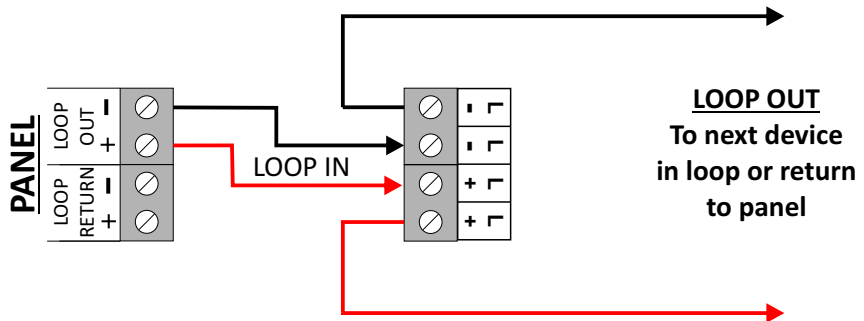

Tel: **+351 289 896 560** • Sales: **sales@globalfire.pt** • Technical Support: **techs@globalfire.pt** • **www.globalfire.pt****TECHNICAL SPECIFICATIONS**

SUPPLY VOLTAGE	Loop Powered - 20 V to 30 V DC
LOOP CURRENT - QUIESCENT	550 uA max. with isolator
LOOP CURRENT - SOUNDER/BEACON ACTIVE	10 mA - 280 mW @ 28 V DC inc. isolator
MAXIMUM SOUNDER OUTPUT	108 dB (@ 1 meter - 30 V DC)
RESET/START-UP TIMES	20 seconds max.
PROTECTION CATEGORY	Type B - Outdoor Use / Rating IP65
COLOUR / CASE MATERIAL	Red / ABS & PC - Flame Retardant rating 94V0
OPER. TEMPERATURE / MAX. HUMIDITY	-25°C to 70°C / 95% RH Non-Condensing
DIMENSIONS	112 (D) x 110 (H) mm inc. base
WEIGHT	315 g inc. base & 350 g inc. packaging

**MECHANICAL SPECIFICATION****SOUNDER BASE - LOOP CONNECTIONS***Please note that this device is polarised.***NOTE:** Address programmed on switches 1-5 has an OFFSET of 94.

For example if D.I.L. switches 1-5 are all set to OFF the actual sounder address, as read by the panel, will be 94.