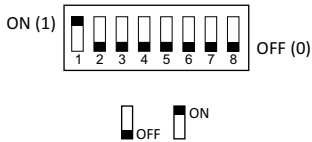

Tel: **+351 289 896 560** • Sales: **sales@globalfire.pt** • Technical Support: **techs@globalfire.pt** • **www.globalfire.pt****TECHNICAL SPECIFICATIONS**

SUPPLY VOLTAGE	Loop Powered - 20 V to 30 V DC
LOOP CURRENT - QUIESCENT	550 uA max. with isolator
LOOP CURRENT - SOUNDER/BEACON ACTIVE	10 mA - 280 mW @ 28 V DC inc. isolator
MAXIMUM SOUNDER OUTPUT	108 dB (@ 1 meter - 30 V DC)
RESET/START-UP TIMES	20 seconds max.
PROTECTION CATEGORY	Type B - Outdoor Use / Rating IP65
COLOUR / CASE MATERIAL	Red / ABS & PC - Flame Retardant rating 94V0
OPER. TEMPERATURE / MAX. HUMIDITY	-25°C to 70°C / 95% RH Non-Condensing
DIMENSIONS	112 (D) x 110 (H) mm inc. base
WEIGHT	315 g inc. base & 350 g inc. packaging

**MECHANICAL SPECIFICATION****SOUNDER BASE - LOOP CONNECTIONS***Please note that this device is polarised.***NOTE:** Address programmed on switches 1-5 has an OFFSET of 94.

For example if D.I.L. switches 1-5 are all set to OFF the actual sounder address, as read by the panel, will be 94.

## D.I.L. SWITCHES CONFIGURATION

**Switches 1-5**  
used to configure address  
in the range 94-125

**Switch 6 and 7**  
Tone Selection

**Switch 8**  
Shadow Sounder

**Address Switches**  
1 ON = 1  
2 ON = 2  
3 ON = 4  
4 ON = 8  
5 ON = 16