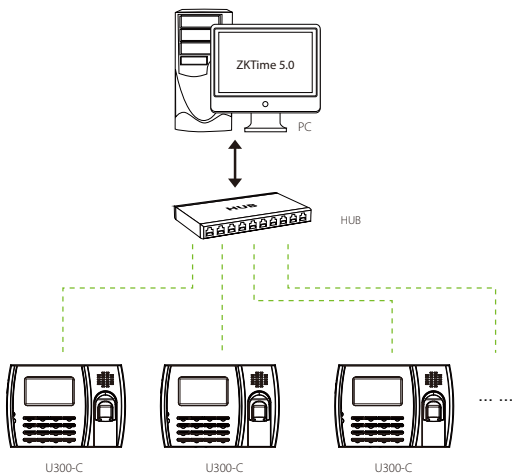

Specifications

Fingerprint Capacity	3000
ID Card Capacity	10,000 (Optional)
Record Capacity	100,000
Display	3-inch Screen
Communication	RS232/485, TCP/IP, USB-host, USB-client
Standard Functions	SMS, Workcode, DST, Scheduled-bell, Self-Service Query, Automatic Status Switch
Optional Functions	ID/Mifare/HID, 9 digit user ID, Webserver, Photo ID, ADMS
Software	ZKTime 5.0 (Free), ZKTime.Net
Power Supply	DC 5V 2A
Verification Speed	≤0.5 Sec.
Operating Temp.	0°C - 45°C
Operating Humidity	20% - 80%
Dimension	181.6×126×49mm (Length×Width×Thickness)
Net Weight	1.2 kg

Configuration