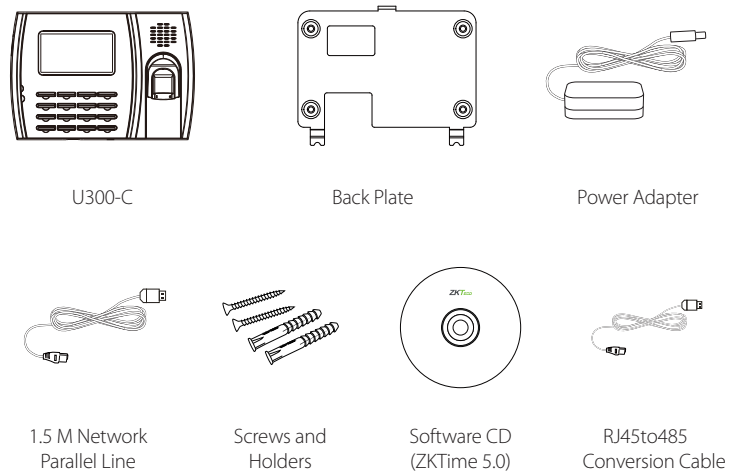

What's in the Box

ZKTeco Europe

Carretera de Fuencarral 44. Edificio 1 Planta 2
28108 Alcobendas. Madrid. SPAIN
E-mail: sales@zkteco.eu
www.zkteco.eu