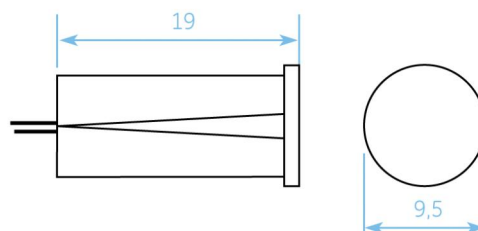

R1125W-N

Stubby press-fit recessed mount contact with "Mini-Max" magnet, wide gap, white

Technical specifications

General

Tipo de aplicação	Montagem Embutida
Tipo de contato	NF

Wired/wireless

Wired-wireless	Fio

Physical

Cor	Branco

Como empresa de inovação, a Carrier Fire & Security reserva o direito de alterar as especificações do produto sem aviso prévio. Para obter informações sobre as especificações mais recentes do produto, visite pt.firesecurityproducts.com online ou contate o departamento comercial.

Last updated on 2 September 2022 - 10:18