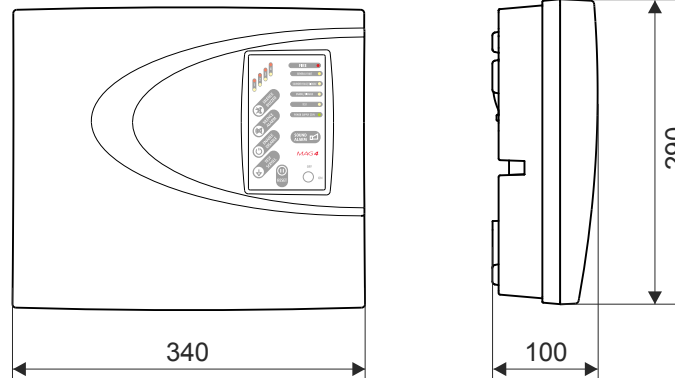

Technical and Environmental Specifications

Main Power Supply	~230 ± 10%
Frequency	50/ 60Hz
Back-up Power Supply	1 battery, 12V/ 7Ah
Power availability	0.7A
Main power supply fail consumption.	50mA
Outputs (<i>sounder circuits on the control PCB module</i>)	2; 24V/ 0.3A fuse
Output, FAULT Relay	1; 3A@120VAC; 3A@60VDC
Output, FIRE Relay	1; 3A@120VAC; 3A@60VDC
Auxiliary output	24VDC/ 0.3A fuse
Fixed zones	4
Detectors per zone / max. number of detectors	32/ 128
Multi language front panels.	YES
Operating temperature	0°C to +40°C
Relative humidity resistance	(93 ± 3)% @ 40°C
Weight (without battery)	~2.1kg
Dimensions of the plastic box	340x290x100mm