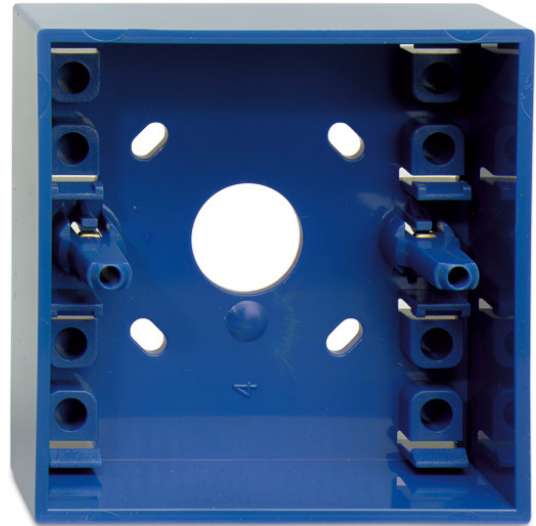

# DM788B

Surface mount box without connectors, blue

### Standard Features

- Easy to install
- For flush mounting of manual call points

## Specifications

Material	Self-extinguishing Noryl SE100
Colour	Blue
Operating temperature	-40° to +85°C
Relative humidity	max. 90% RV