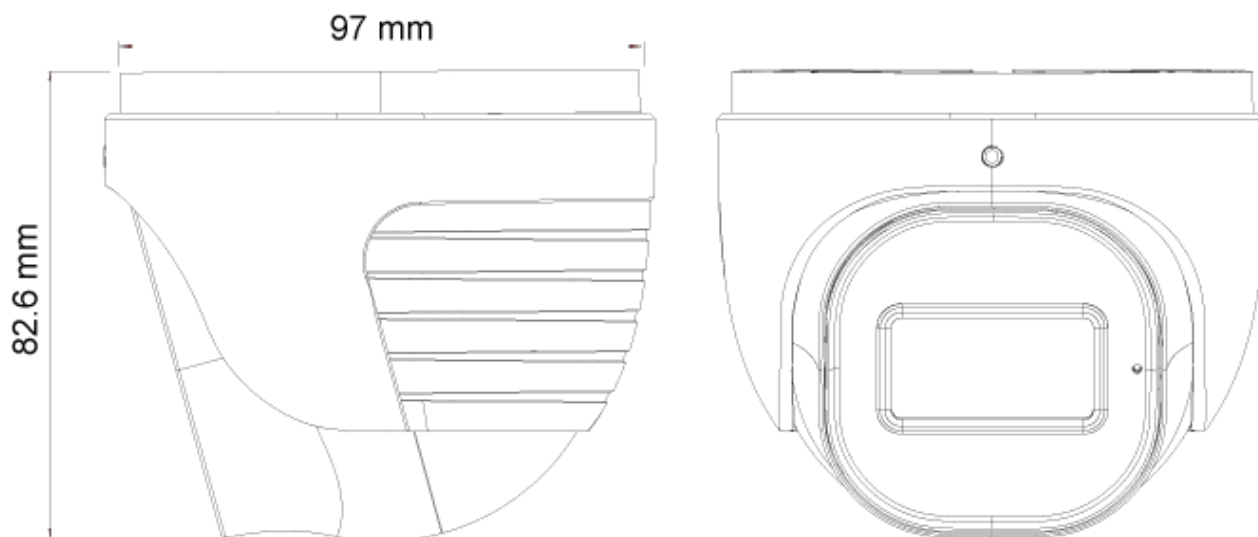

### ANALYTICS

- General Analytics: Camera Tampering
- Standard Analytics: Line Crossing, Sterile Area

## SPECIFICATIONS

Image Sensor	1/2.8" CMOS (16:9)
Effective Pixels	1920x1080
Electronic Shutter	1/25s ~ 1/100000s
Frame Rate	1-25/30FPS
Day & Night	ICR
Min. Illumination	Day: 0.1lux / Night: 0.009lux (@F1.6, AGC On) 0lux with IR on
Audio compression	G.711A/G.711U
Communication	One-way Audio
Image Settings	AWB, AGC Adjustable, Exposure Mode (Auto) Sharpness, Saturation, Brightness & Contrast Adjustable
Image Enhancement	Digital WDR, BLC, HLC, ROI
Noise Reduction	3D-DNR
Image Orientation	Mirror/Flip
Privacy Zone	Yes
Motion Detection	Yes
Analytics	General Analytics: Camera Tampering Standard Analytics: Line Crossing, Sterile Area
Video Compression	H.265 / H.264 / MJPEG (Sub-Stream Only)
Resolution	2MP (1920x1080) / D1 (704x576) / QVGA (480x240) / CIF (352x288)
Multi-Stream	Master Stream: 2MP (1920x1080) / 1MP (1280x720) (1~30fps) Sub-Stream: QVGA/D1/CIF (1~30fps)
Bit rate	64Kbps ~ 4Mbps@H.265 / 64Kbps ~ 6Mbps@H.264
Encode Mode	VBR/CBR
Image Quality	Five levels under VBR; Free adjustment under CBR
IR Distance	20m (1 High Power IR LED)
Lens (Field of View)	3.6mm (87.3°)

## DIMENSIONS