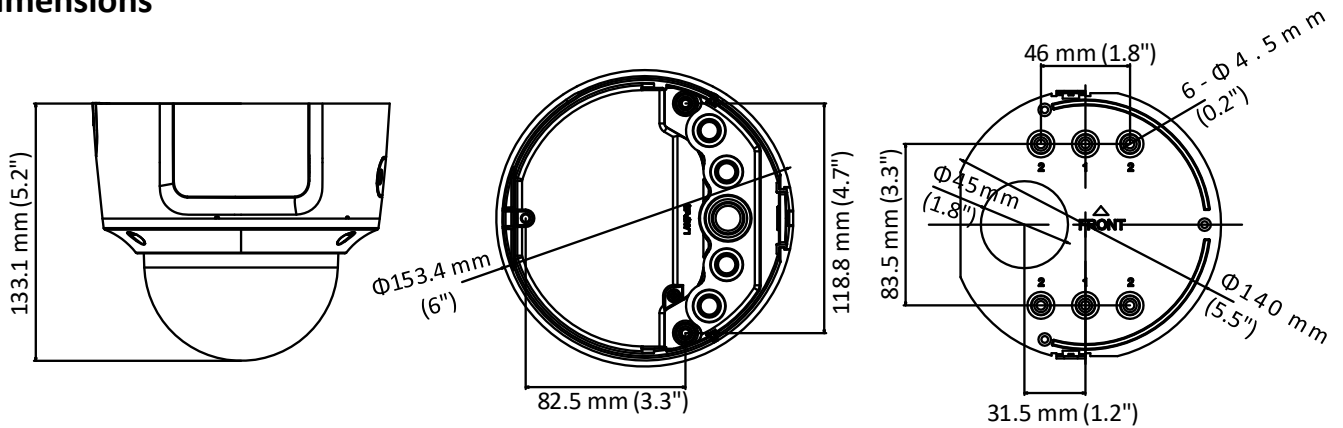

Dimensions

Accessories

Distributed by

DS-1473ZJ-155(Black)
Wall Mount

HIKVISION®

Headquarters

No.555 Qianmo Road, Binjiang District,
Hangzhou 310051, China
T +86-571-8807-5998
overseasbusiness@hikvision.com

Hikvision USA
T +1-909-895-0400
sales.usa@hikvision.com

Hikvision Australia
T +61-2-8599-4233
salesau@hikvision.com

Hikvision India
T +91-22-28469900
sales@pramahikvision.com

Hikvision Canada
T +1-866-200-6690
sales.canada@hikvision.com

Hikvision Thailand
T +662-275-9949
sales.thailand@hikvision.com

Hikvision Europe
T +31-23-5542770
sales.eu@hikvision.com

Hikvision Italy
T +39-0438-6902
info.it@hikvision.com

Hikvision Brazil
T +55 11 3318-0050
Latam.support@hikvision.com

Hikvision Turkey
T +90 [216]521 7070- 7074
sales.tr@hikvision.com

Hikvision Malaysia
T +601-7652-2413
sales.my@hikvision.com

Hikvision UK & Ireland
T +01628-902140
sales.uk@hikvision.com

Hikvision South Africa
Tel: +27 [10] 0351172
sale.africa@hikvision.com

Hikvision France
T +33[0]1-85-330-450
info.fr@hikvision.com

Hikvision Kazakhstan
T +7-727-9730667
nikia.panfilov@hikvision.ru

Hikvision Vietnam
T +84-974270888
sales.vt@hikvision.com

Hikvision UAE
T +971-4-4432090
salesme@hikvision.com

Hikvision Singapore
T +65-6684-4718
sg@hikvision.com

Hikvision Spain
T +34-91-737-16-55
info.es@hikvision.com

Hikvision Tashkent
T +99-87-1238-9438
uzb@hikvision.ru

Hikvision Hong Kong
T +852-2151-1761
info.hk@hikvision.com

Hikvision Russia
T +7-495-669-67-99
saleru@hikvision.com

Hikvision Korea
T +82-[0]31-731-8817
sales.korea@hikvision.com

Hikvision Poland
T +48-22-460-01-50
info.pl@hikvision.com

Hikvision Indonesia
T +62-21-2933759
Sales.Indonesia@hikvision.com

Hikvision Colombia
sales.colombia@hikvision.com