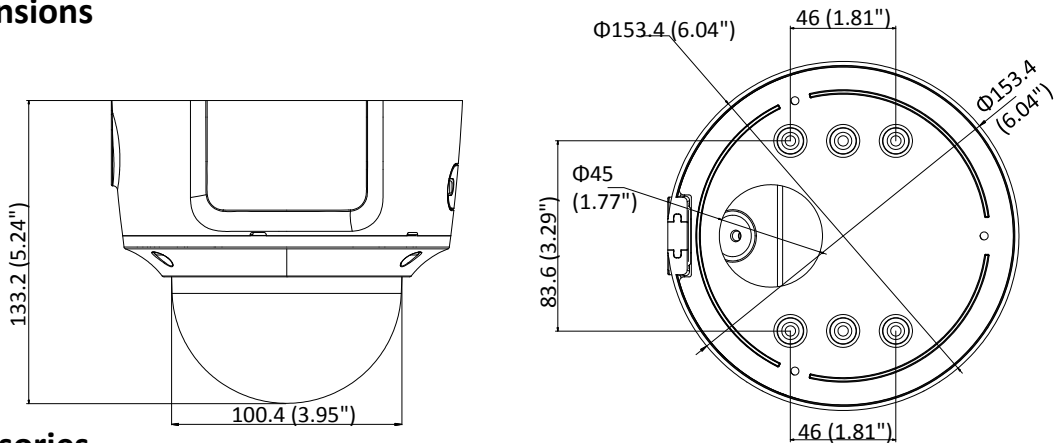

## Specifications

<b>Camera</b>	
Image Sensor	1/3" Progressive Scan CMOS
Min. Illumination	Color: 0.01 Lux @ (F1.2, AGC ON), 0.018 Lux @ (F1.6, AGC ON), 0 Lux with IR
Shutter Speed	1/3 s to 1/100,000 s
Slow Shutter	Yes
Day & Night	IR Cut Filter
Digital Noise Reduction	3D DNR
WDR	120dB
3-Axis Adjustment	Pan: 0° to 355°, tilt: 0° to 75°, rotate: 0° to 355°
<b>Lens</b>	
Focal length	2.8 to 12 mm
Lens Type	Motorized
Aperture	F1.6
Focus	Auto
FOV	horizontal FOV: 104° to 29° vertical FOV: 55° to 17° diagonal FOV: 125° to 34°
Lens Mount	Φ14
<b>IR</b>	
IR Range	Up to 30 m
Wavelength	850nm
<b>Compression Standard</b>	
Video Compression	Main stream: H.265/H.264 Sub-stream: H.265/H.264/MJPEG Third stream: H.265/H.264
H.264 Type	Main Profile/High Profile
H.264+	Main stream supports
H.265 Type	Main Profile
H.265+	Main stream supports
Video Bit Rate	32 Kbps to 16 Mbps
Audio Compression	G722.1/G.711/G726/MP2L2/PCM/MP3
Audio Bit Rate	64Kbps(G.711)/16Kbps(G.722.1)/16Kbps(G.726)/32-192Kbps(MP2L2)/8Kbps-320Kbps(MP3)
<b>Smart Feature-set</b>	
Smart Event	Line crossing detection, intrusion detection, face detection
Basic Event	Motion detection, video tampering alarm, exception (network disconnected, IP address conflict, illegal login, HDD full, HDD error)
Linkage Method	Trigger recording: memory card, network storage, pre-record and post-record Trigger captured pictures uploading: FTP, HTTP, NAS, Email Trigger notification: HTTP, ISAPI, alarm output, Email
Region of Interest	1 fixed region for main stream and sub-stream
<b>Image</b>	
Max. Resolution	2688 × 1520
Main Stream	50Hz:25fps (2688 × 1520, 2560 × 1440, 2304 × 1296, 1920 × 1080, 1280 × 720) 60Hz: 30fps (2688 × 1520, 2560 × 1440, 2304 × 1296, 1920 × 1080, 1280 × 720)

Material	Metal
Dimensions	Φ 153.4 × 133.2 mm (Φ 6.04" × 5.24")
Weight	Camera: Approx. 1330 g (2.9 lb.) With Package: Approx. 1800 g (4.0 lb.)

**Available Model:**

DS-2CD2743G0-IZS (2.8 to 12 mm)

**Dimensions**