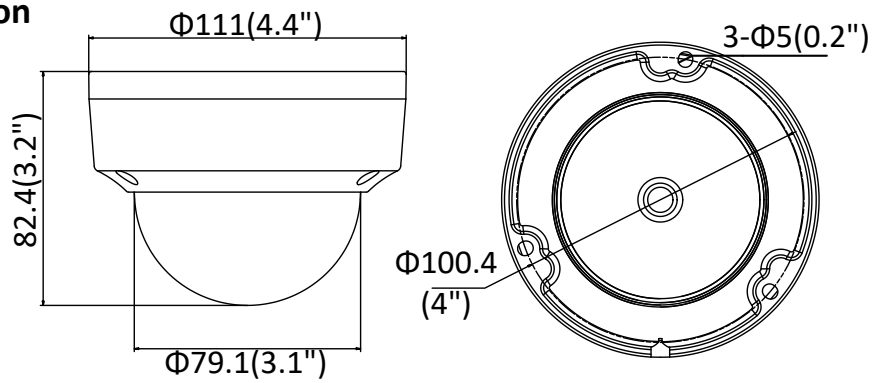

Dimension

Unit: mm

Accessory