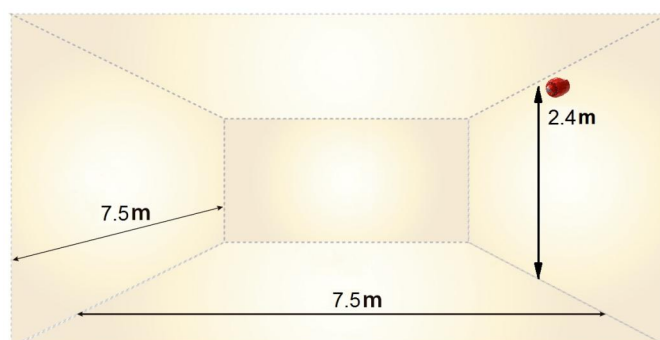

ASW366

Sirene Vermelha de Parede com Alarme Visual EN54, Base Baixo Perfil - Convencional

Technical specifications

Allgemein

Monitorização de linha Polarised input

Elektrische Angaben

Tensão de operação 17 to 60 VDC

Consumo de corrente Sounder: 5.1mA

Beacon: 20mA @ 0.5 Hz

Signalgeber

Nível de saída 85 to 97dB(A) @ 1 m (tone dependant)

Tons selecionáveis 32

Sincronização Phased start

Nr. de etapas Automatic

Physikalische Angaben

Dimensões físicas 100 x 100 mm (Ø x D)
Shallow base

Peso líquido 215 g

Cor Vermelho

Material Policarbonato de alto impacto

Umweltbedingungen

Temperatura de operação -25 to +70°C

Humidade relativa 5 to 95% noncondensing

Ambiente Interior

Classificação IP IP21

Regulatory

Certificação EN54-23, EN54-3

Operation

Continuous

EN54-23 rating

Light coverage W-2.4-7.5

Mounting position Wall

Mounting height up to 2.4 m

Floor coverage up to 7.5 x 7.5 m

EN54-23 Coverage: W-2.4-7.5

Como empresa de inovação, a Carrier Fire & Security reserva o direito de alterar as especificações do produto sem aviso prévio. Para obter informações sobre as especificações mais recentes do produto, visite pt.firesecurityproducts.com online ou contate o departamento comercial.

Last updated on 3 August 2022 - 15:42