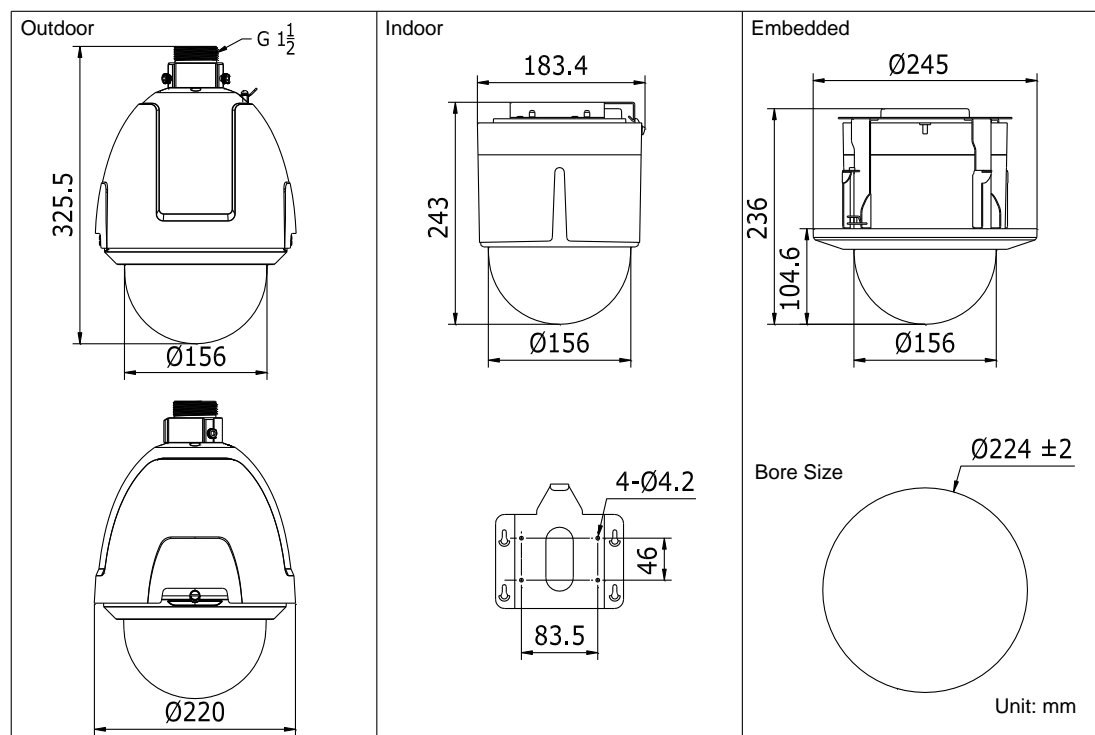

Humidity	90% or less
Protection Level	IP66 standard (outdoor dome) TVS 4,000V lightning protection, surge protection and voltage transient protection
Impact Protection	Outdoor: IEC60068-275Eh, 20J; EN50102, up to IK10 Indoor: IEC60068-275Eh, 10J; EN50102, up to IK09
Mounting	Various mounting modes optional
Dimensions	Φ220×325.5mm (Φ8.66"×12.81")(Outdoor) Φ183.4×243mm (Φ7.22"×9.57")(Indoor ceiling) Φ245×236mm (Φ9.65"×9.29")(Indoor in-ceiling)
Weight (approx.)	4Kg (8.82 lbs)
Mount Option (only suitable for outdoor dome)	Long-arm wall mount: DS-1602ZJ; Corner mount: DS-1602ZJ-corner; Pole Mount: DS-1602ZJ-pole; Power box mount: DS-1602ZJ-box

Dimensions

Order models

- DS-2DF5284-A, 24VAC, outdoor
- DS-2DF5284-A3, 24VAC, indoor
- DS-2DF5284-AE3, 24VAC&PoE+, indoor
- DS-2DF5284-D, 12VDC, outdoor
- DS-2DF5284-D3, 12VDC, indoor